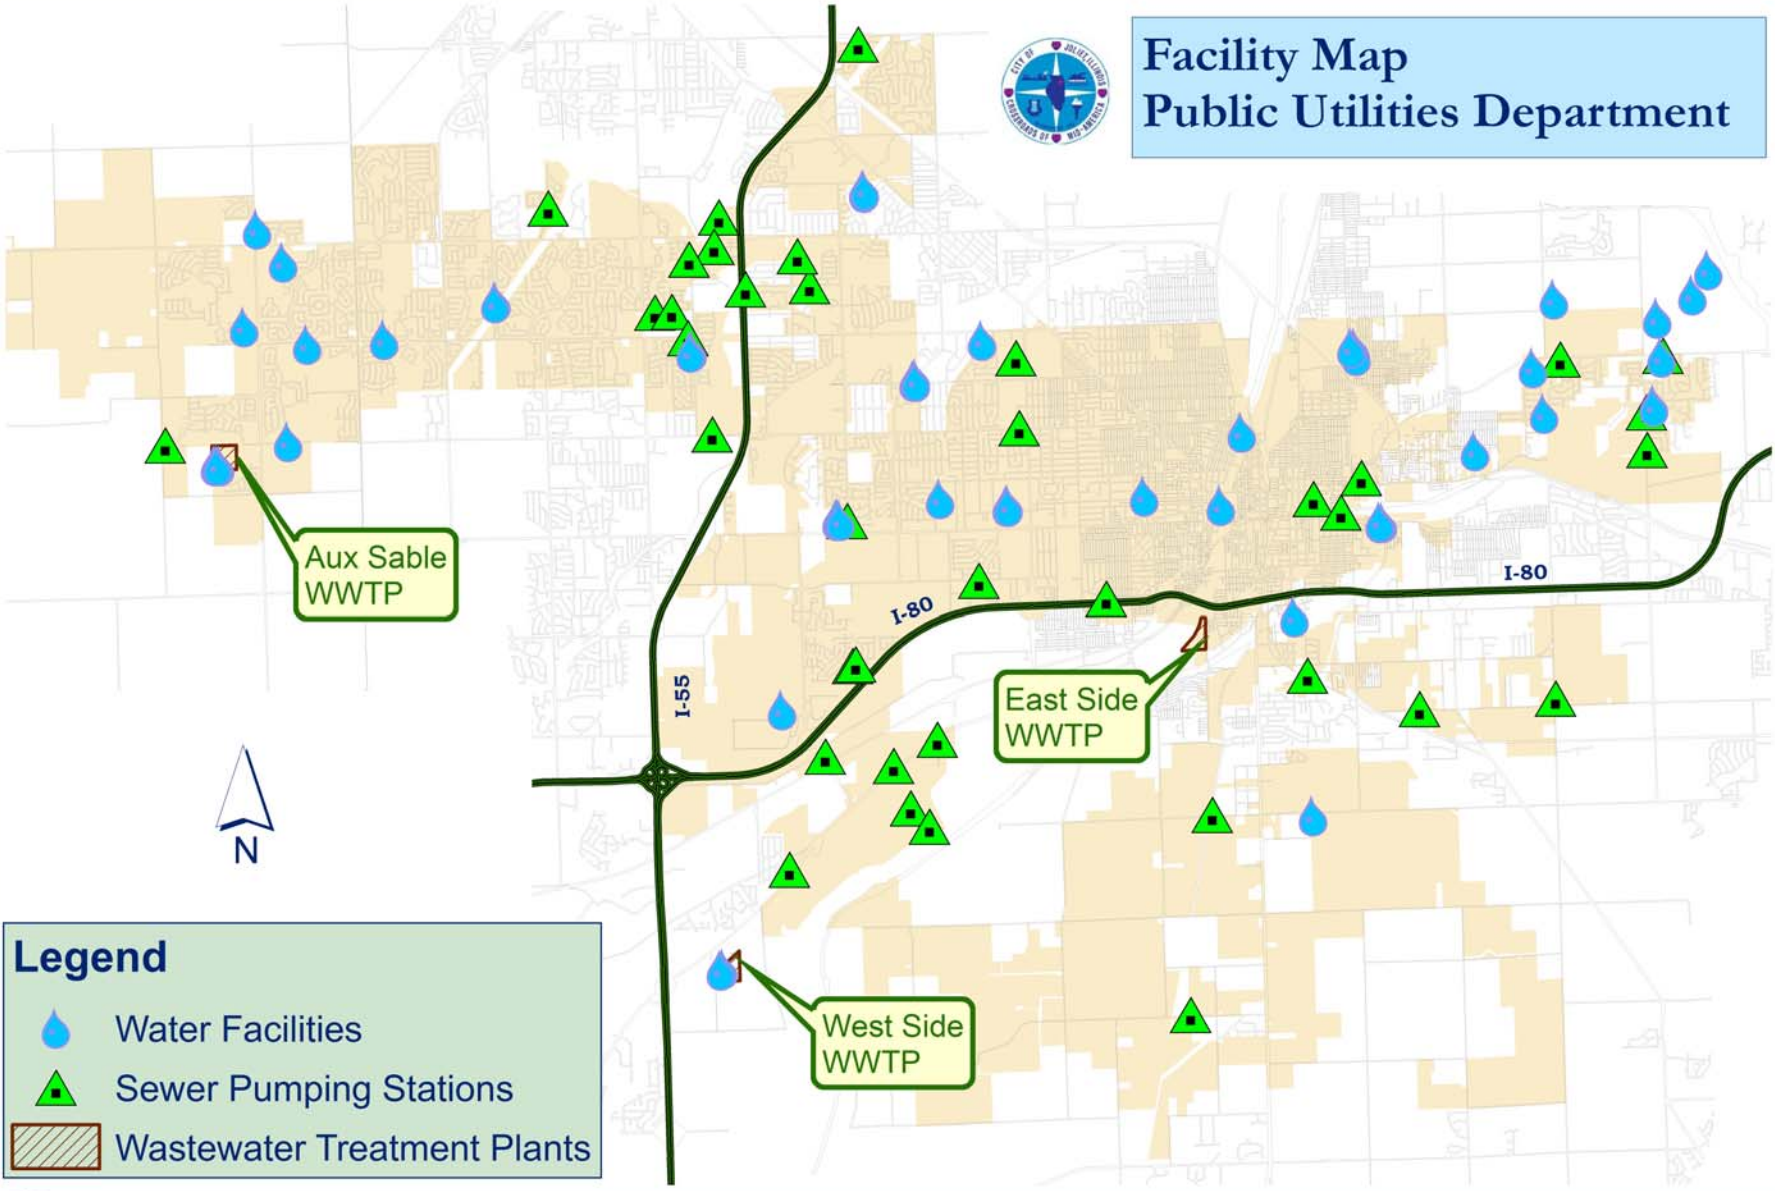

# Facility Map Public Utilities Department

Aux Sable  
WWTP

East Side  
WWTP

West Side  
WWTP

**Legend**

-  Water Facilities
-  Sewer Pumping Stations
-  Wastewater Treatment Plants