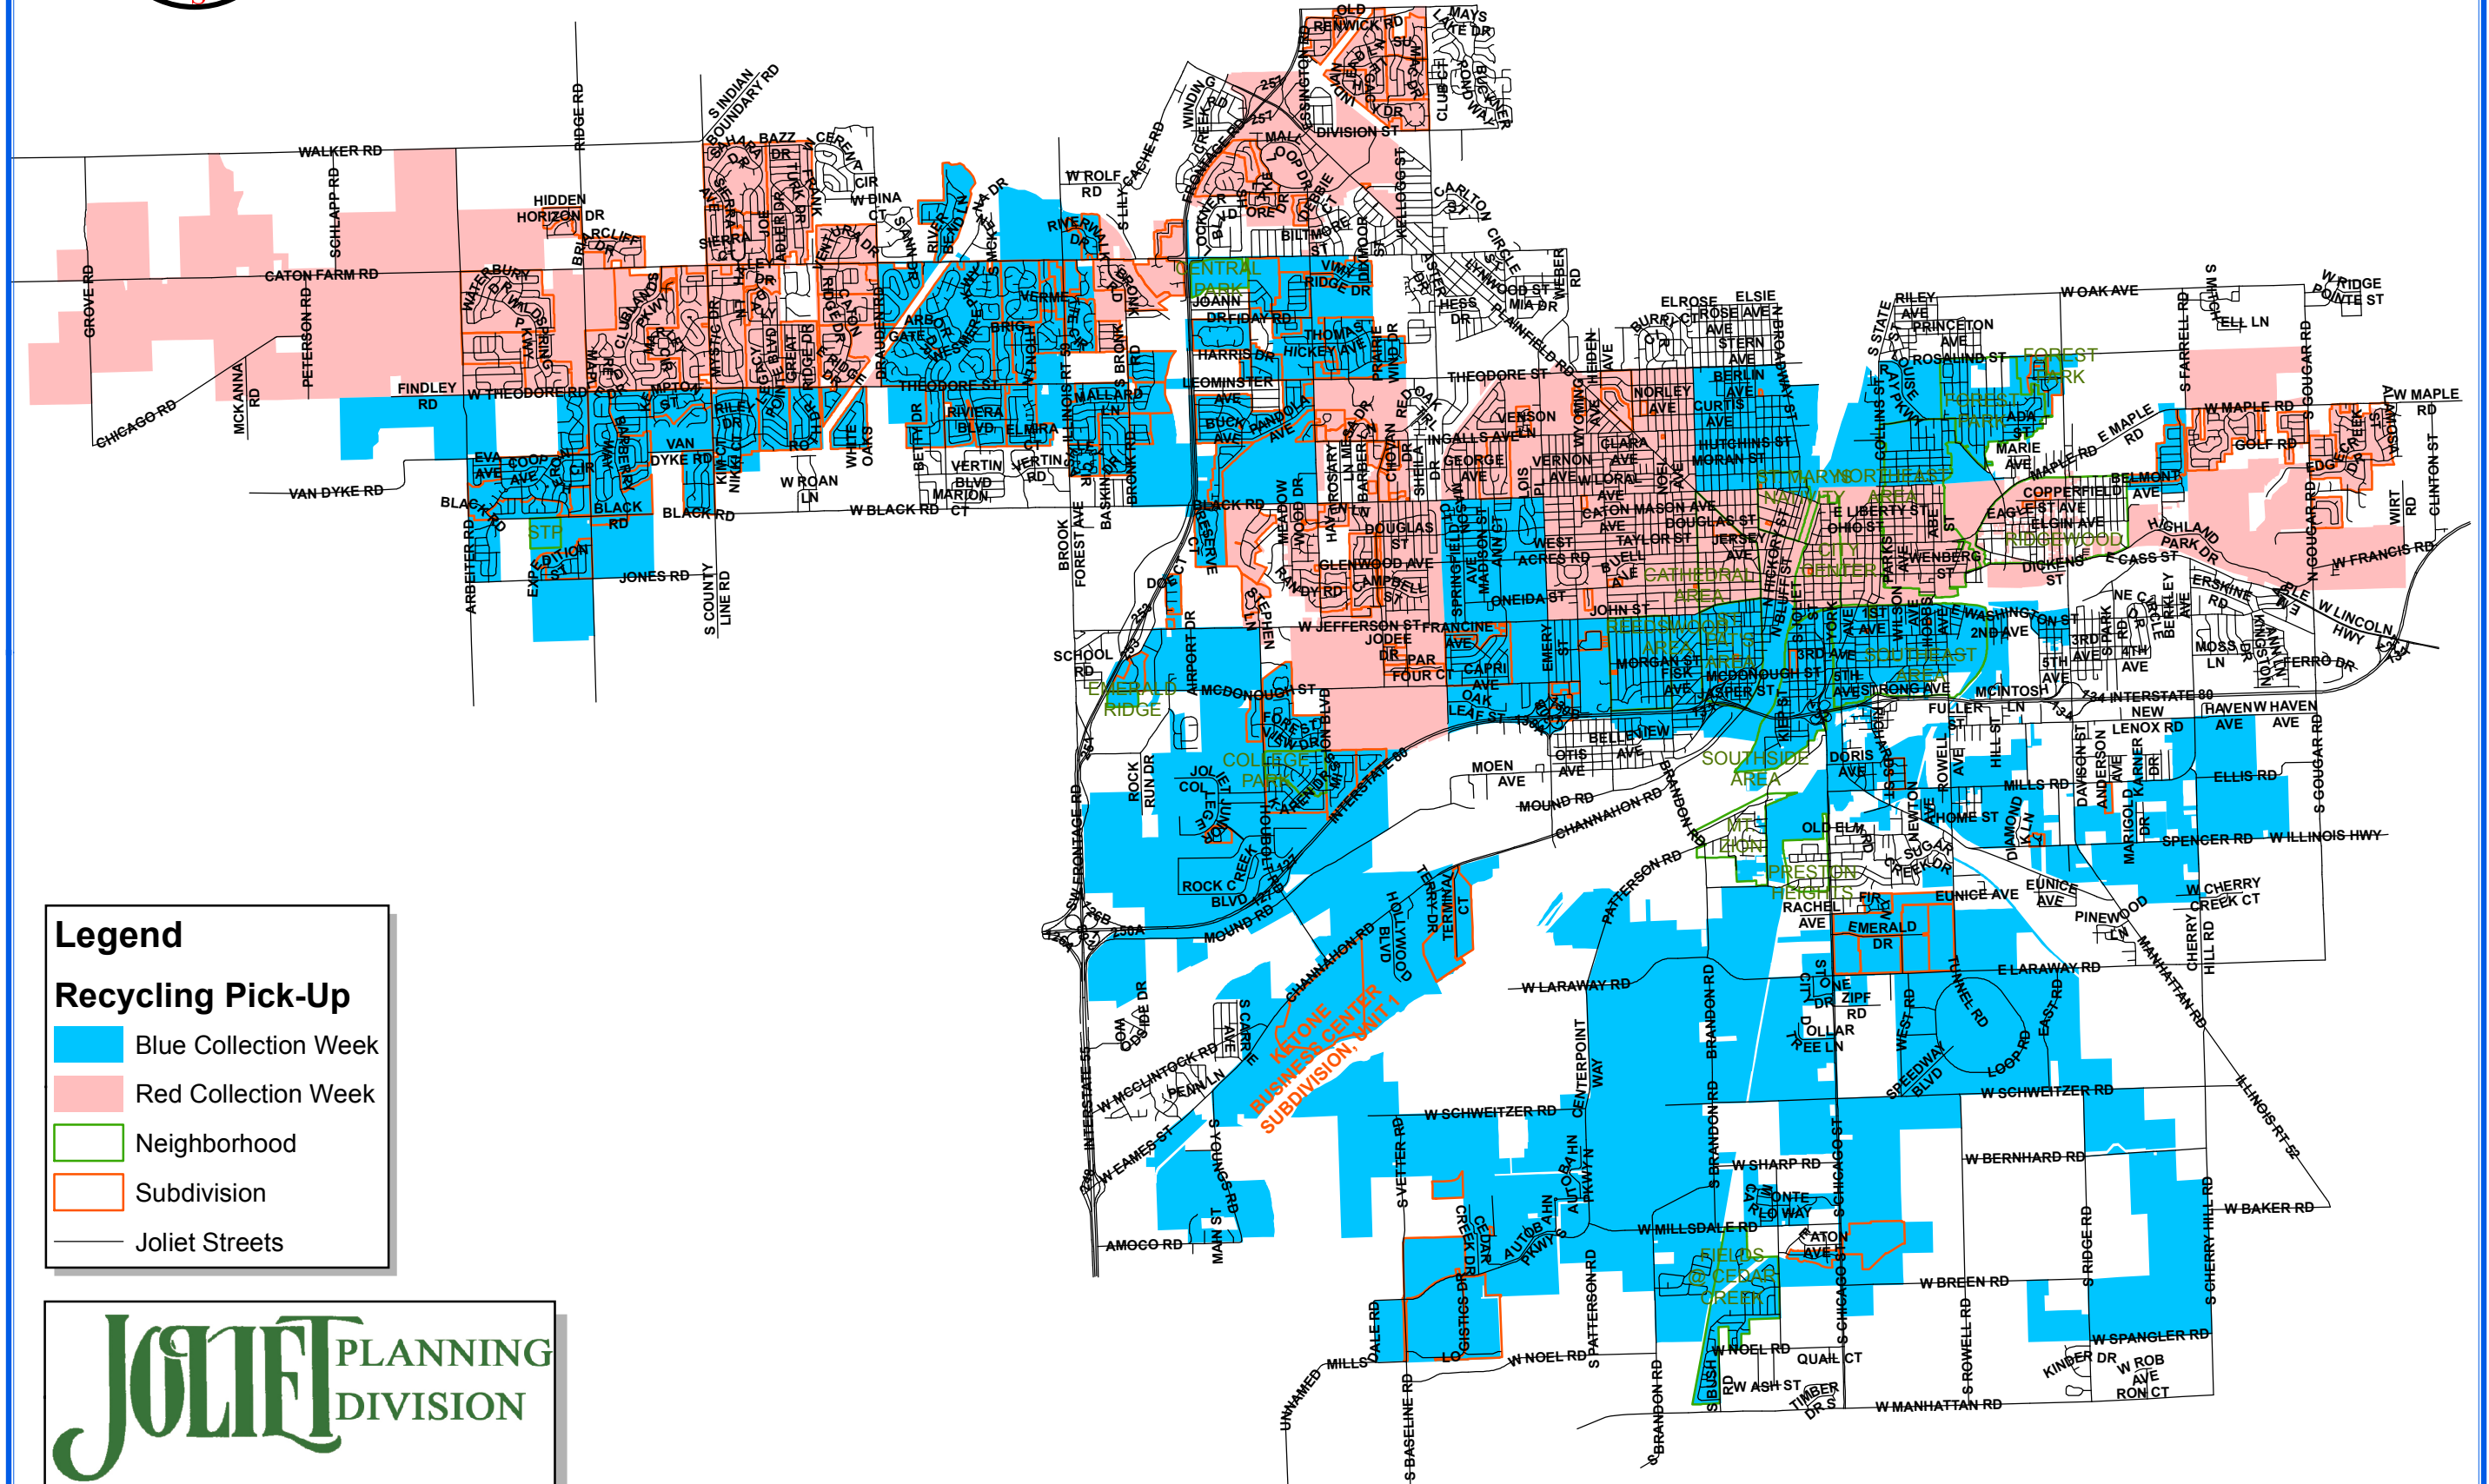

# Joliet Recycling Pick-Up Schedule

## Legend

### Recycling Pick-Up

-  Blue Collection Week
-  Red Collection Week
-  Neighborhood
-  Subdivision
-  Joliet Streets