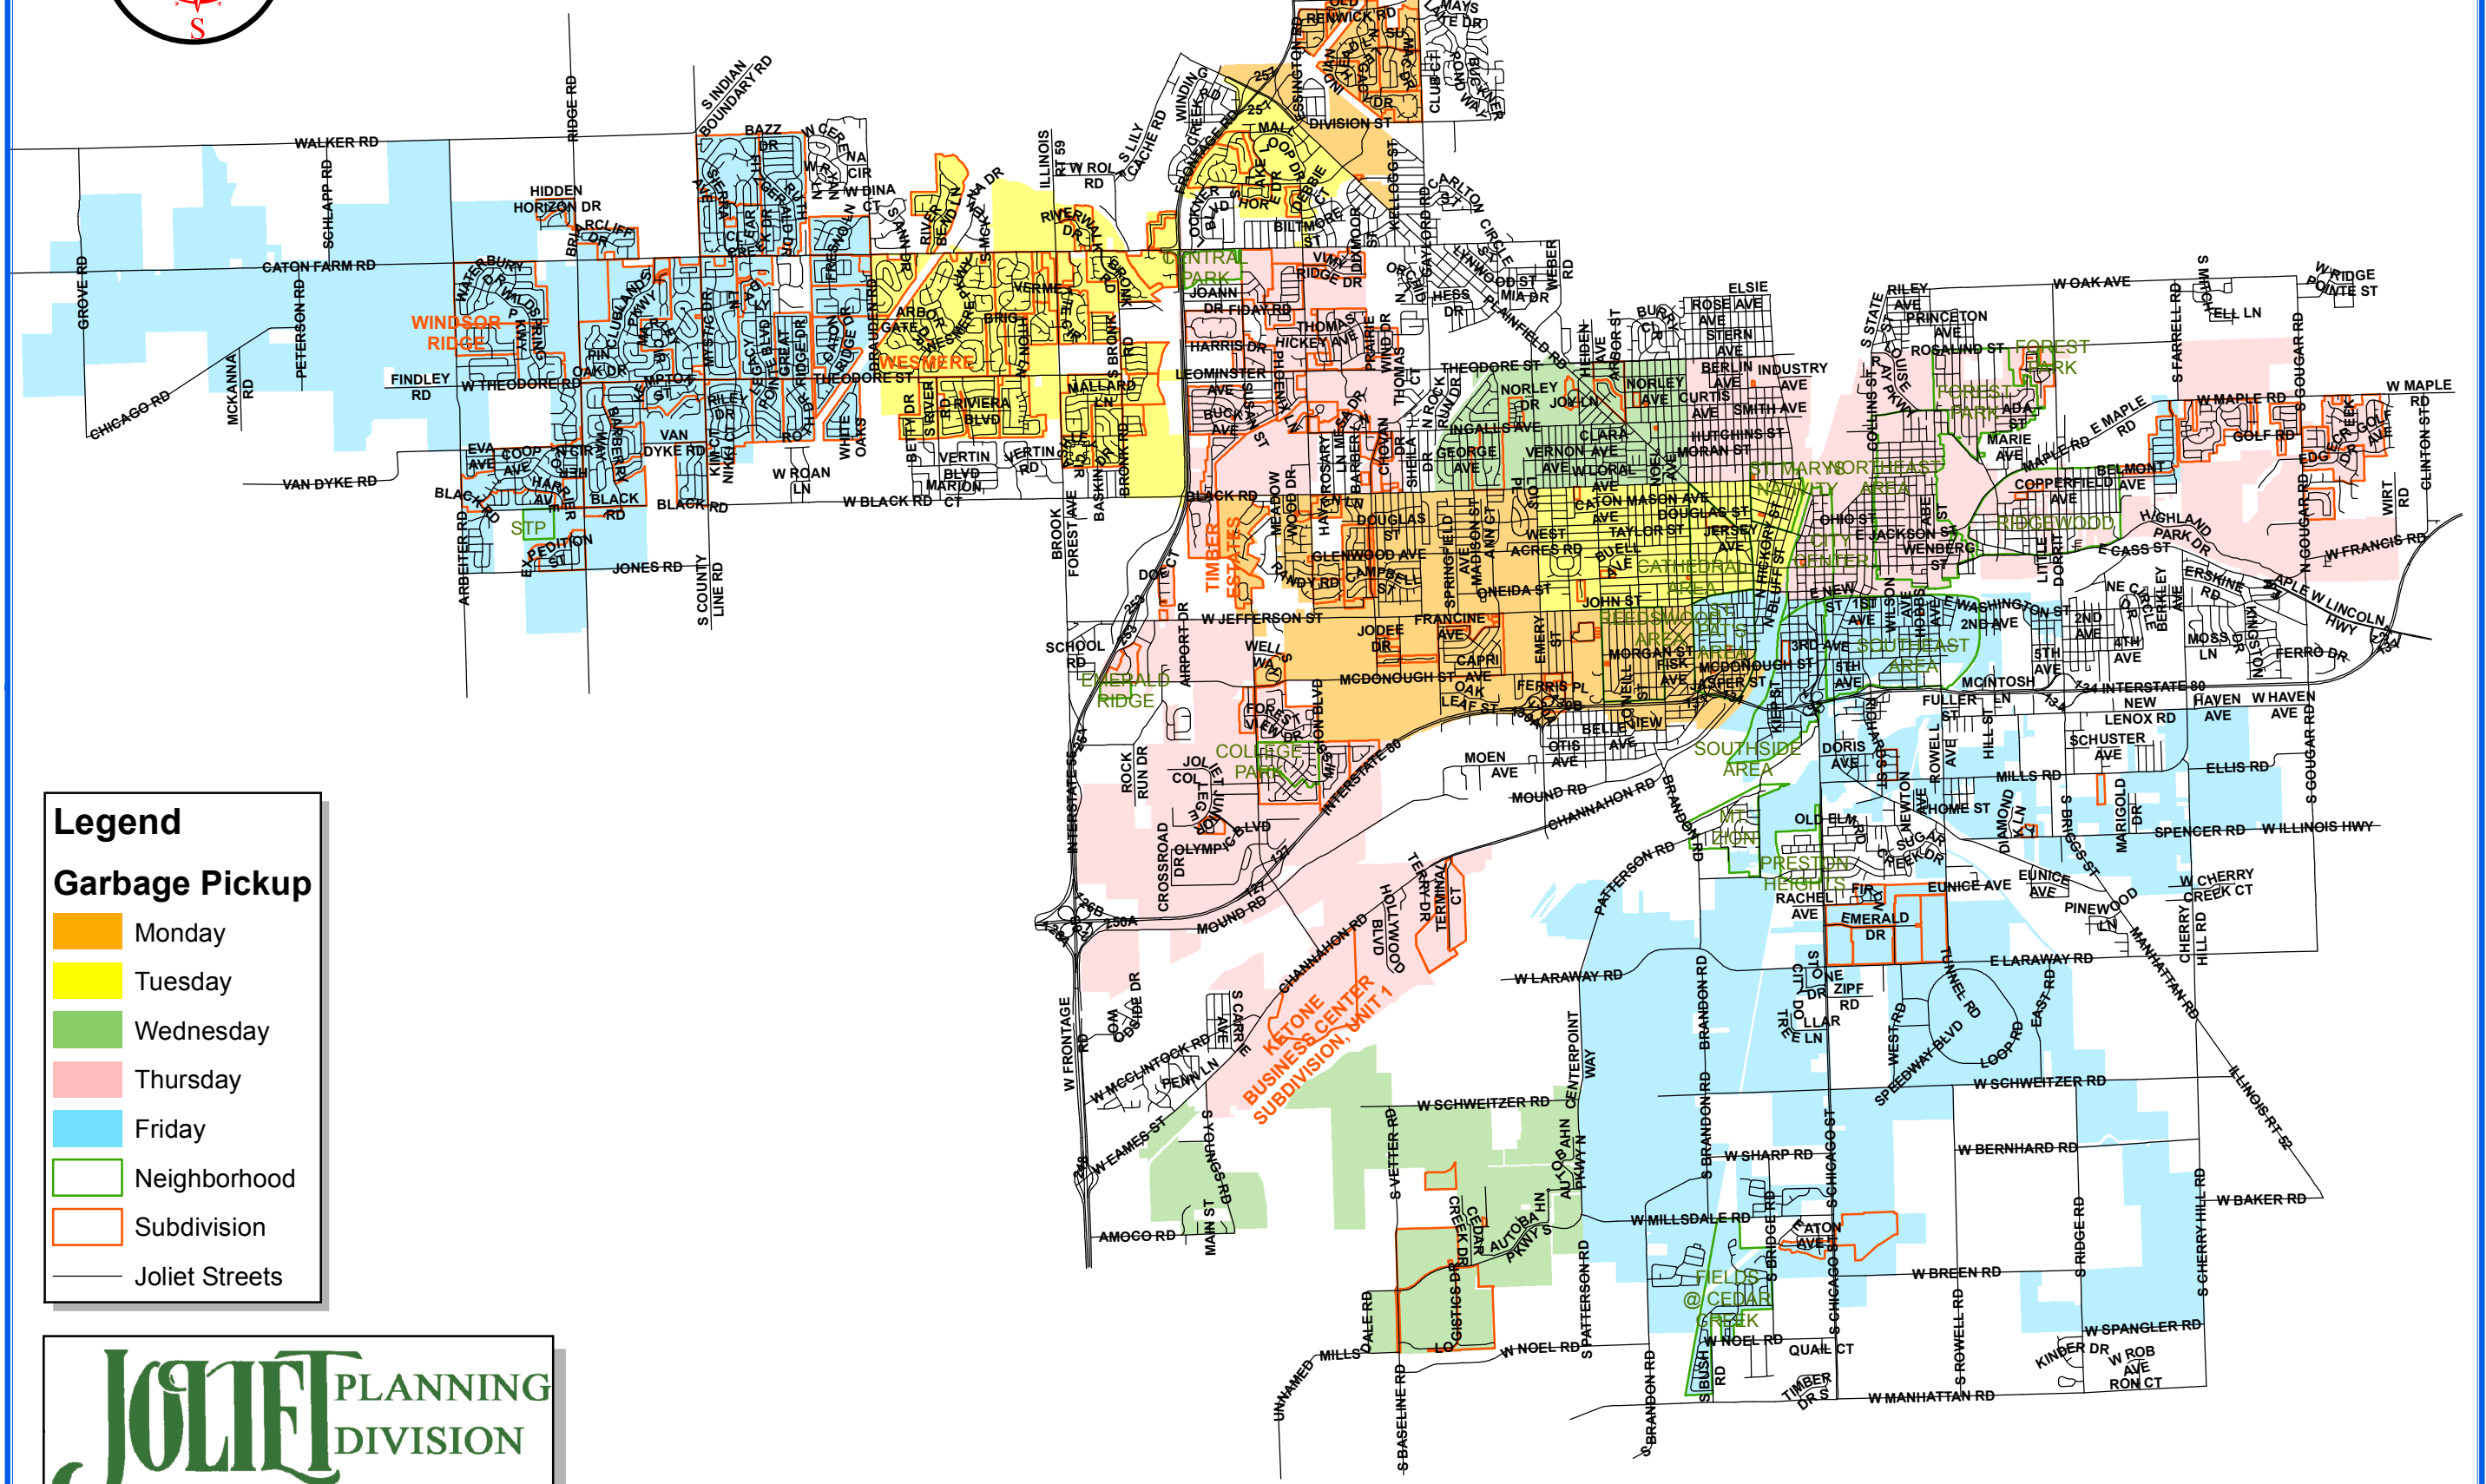

# Joliet Refuse Pick-Up Schedule

**Legend**

**Garbage Pickup**

- Monday
- Tuesday
- Wednesday
- Thursday
- Friday
- Neighborhood
- Subdivision
- Joliet Streets